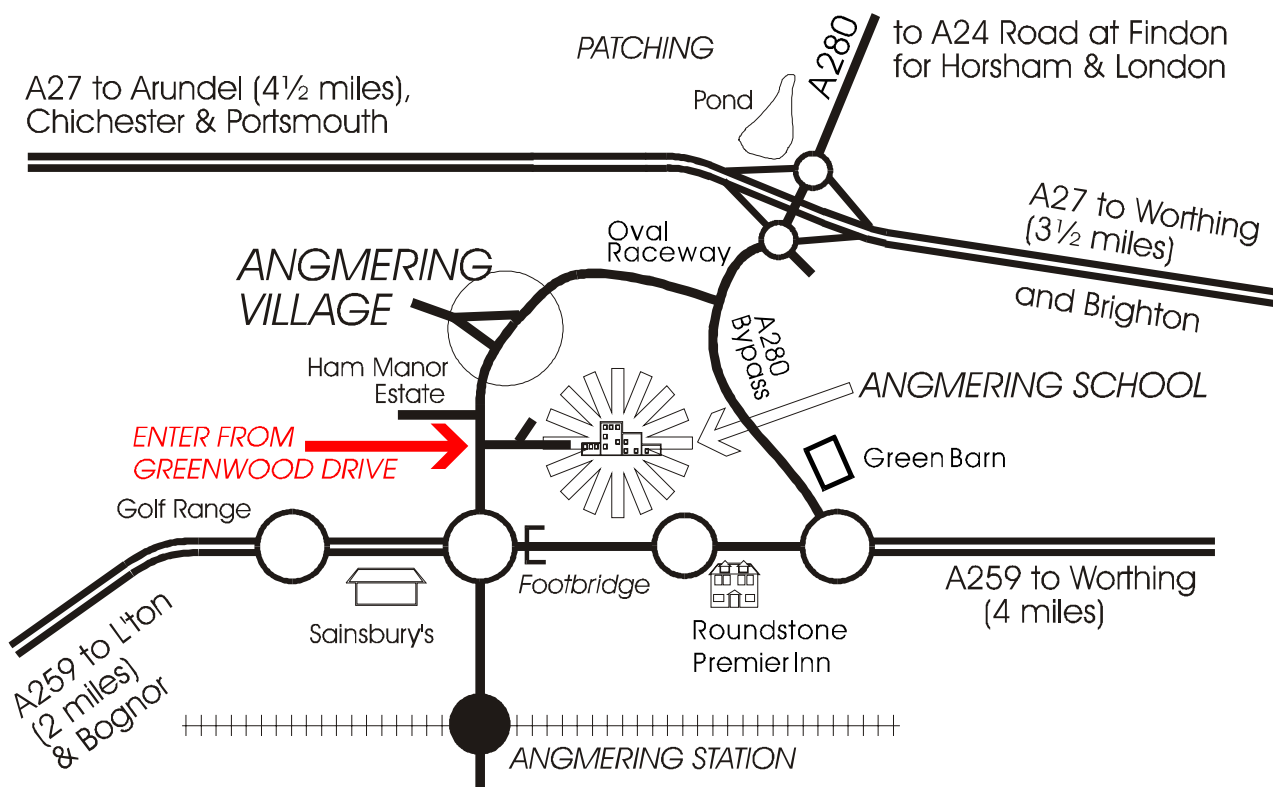

**WE RECOMMEND YOU BRING AN ARROW-PULLER IF YOU HAVE ONE
THE 'ELEVEN' BOSSES DON'T LIKE TO GIVE UP ARROWS WITHOUT A STRUGGLE.**

POSTCODE OF VENUE IS BN16 4HH – off Station Road into Greenwood Drive

BRING SOME WARM CLOTHES - IT MAY BE CHILLY IN THE HALL